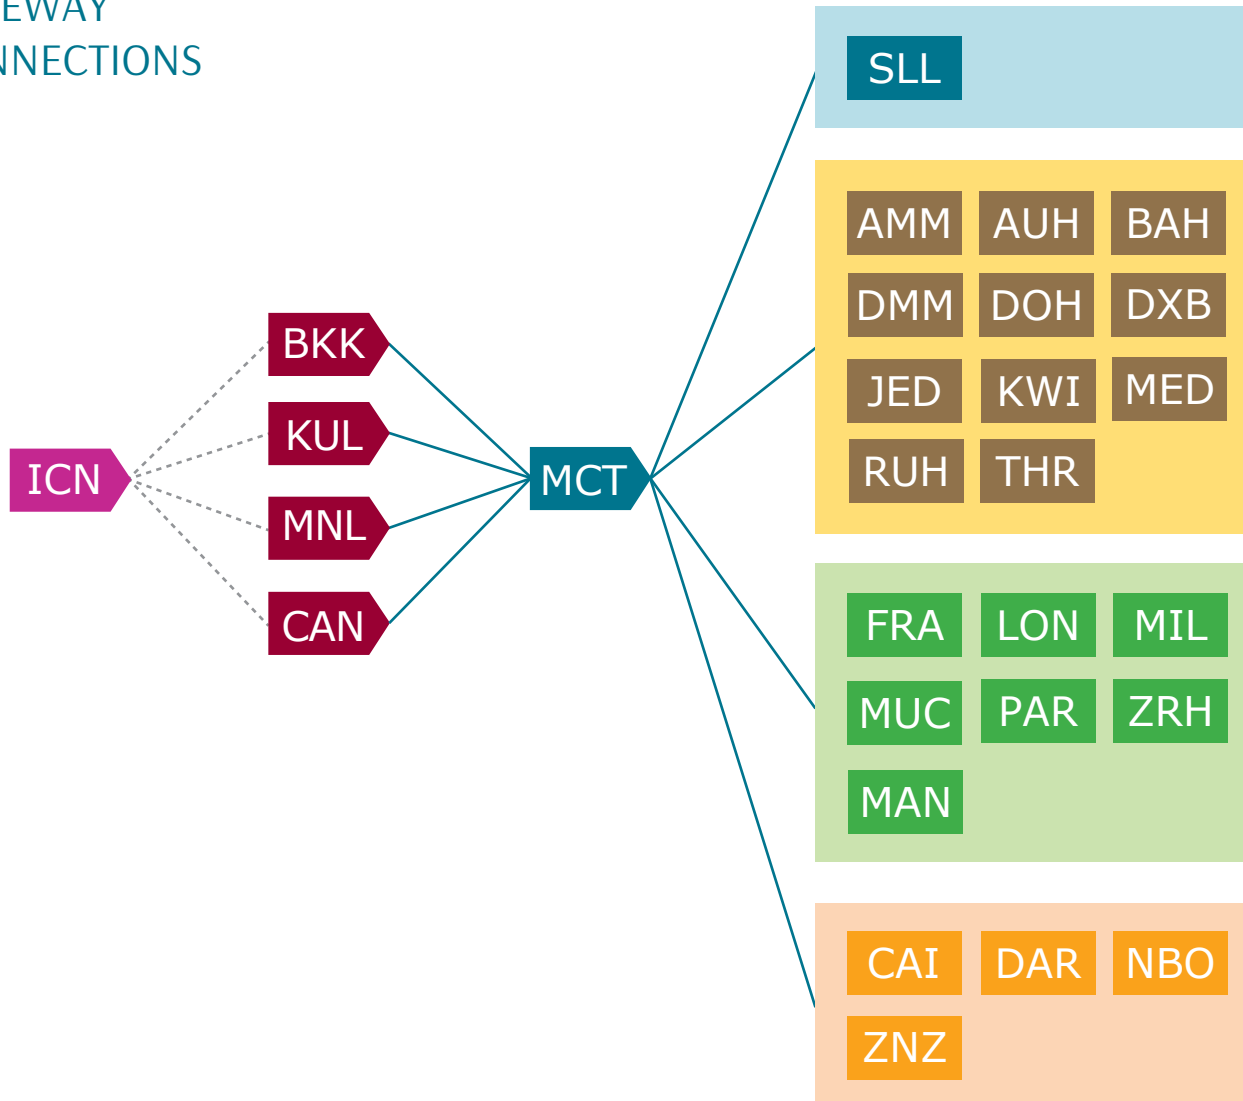

Korea Route Diagrams

OMAN AIR(WY)
GATEWAY
CONNECTIONS

LEGEND

- Oman air Flights
- Interline Connections
- KE (Korean Air)
- OZ (Asiana Airlines)
- TG (Thai Airways)
- PR (Philippine Airlines)
- SQ (Singapore Airlines)
- MH (Malaysia Airlines)

Region

- Korea
- South East Asia
- Oman
- GCC
- Europe
- Africa