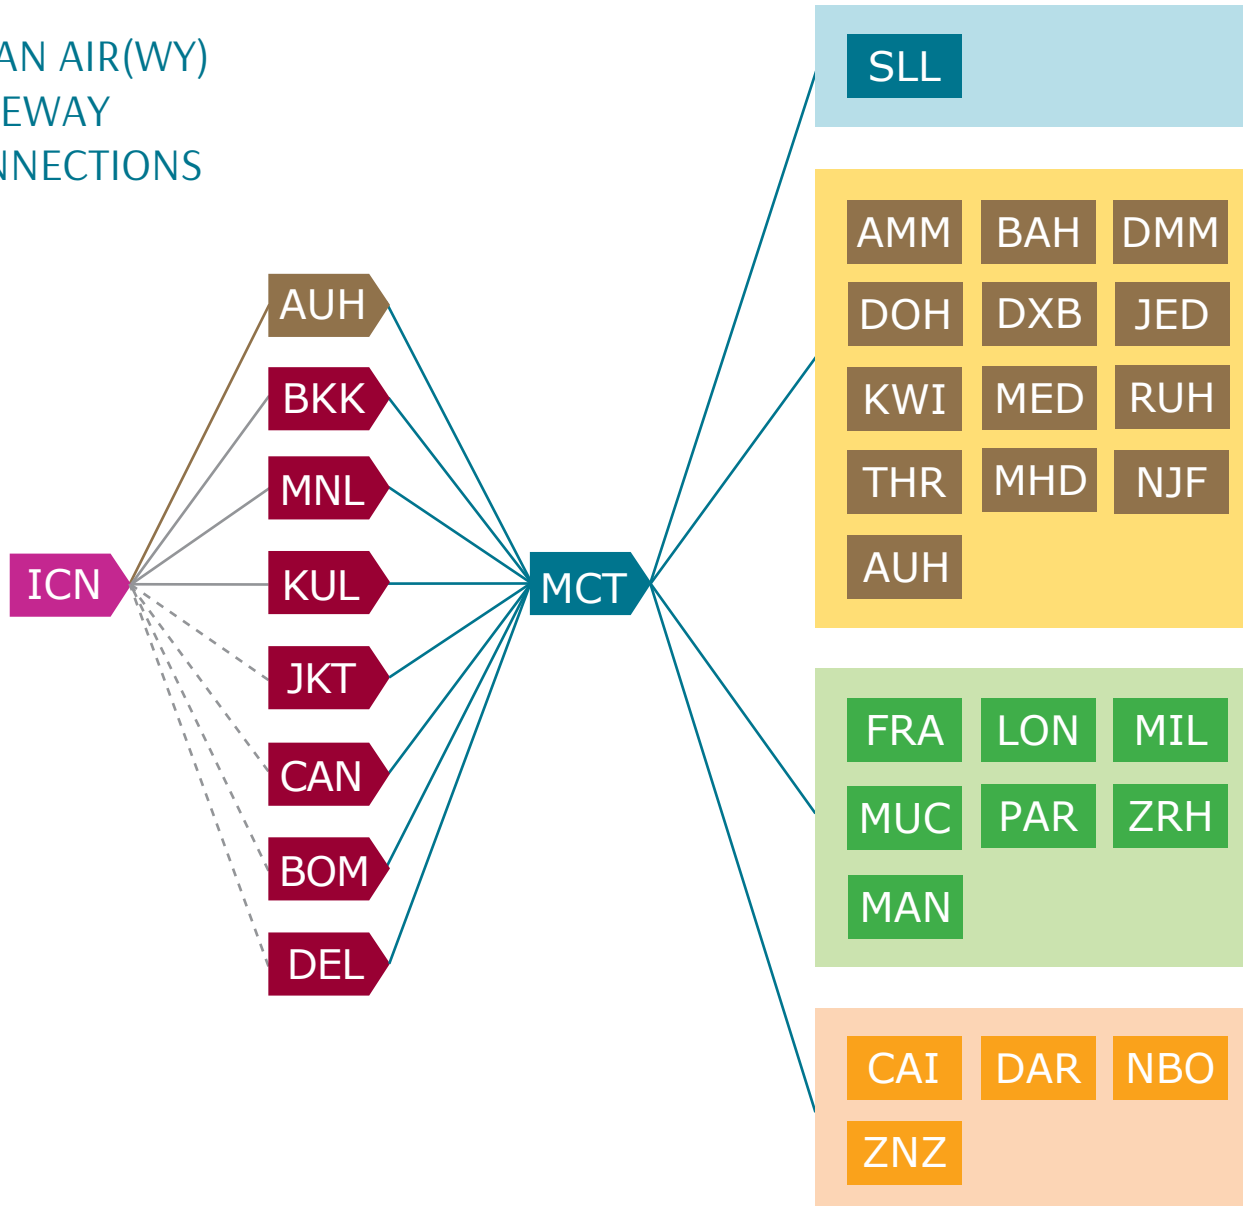

Korea Route Diagrams

OMAN AIR(WY)
GATEWAY
CONNECTIONS

LEGEND

- Oman air Flights
- Codeshare EY (Etihad Airways)
- Interline Connections Thru Fare KE (Korean Air) TG (Thai Airways)
- Interline Connections

Region

- Korea
- Asia
- Oman
- GCC
- Europe
- Africa